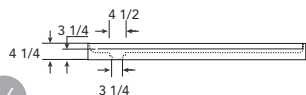

SOHO 60SB32

*61.5" when a left/right threshold is on.

SOHO 60SB40

*61.5" when a left/right threshold is on.

SOHO 48SB34

*49 3/4" when a left/right threshold is on.

SOHO 32SB32

SOHO • OSLO 36SB36

66

SOHO 40SB40

68232

BABY 68936

MURS 36NW36 • 38NW38 40NW40 • 42NW42