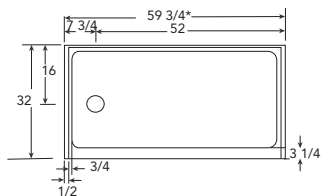

SOHO 60SB32

*61.5" when a left/right threshold is on.

SOHO 60SB40

*61.5" when a left/right threshold is on.

SOHO 48SB34

*49 3/4" when a left/right threshold is on.

SOHO 32SB32

SOHO • OSLO 36SB36

66

SOHO 40SB40

68232

BABY 68936

MURS 36NW36 • 38NW38 40NW40 • 42NW42