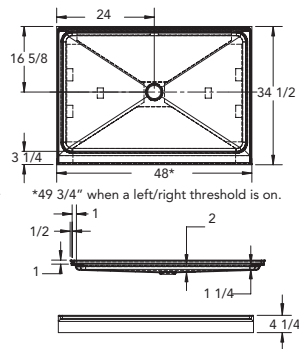

SOHO 60SB32

*61.5" when a left/right threshold is on.

SOHO 60SB40

*61.5" when a left/right threshold is on.

SOHO 48SB34

*49 3/4" when a left/right threshold is on.

SOHO 32SB32

SOHO • OSLO 36SB36

66

SOHO 40SB40

68232

BABY 68936

MURS 36NW36 • 38NW38 40NW40 • 42NW42