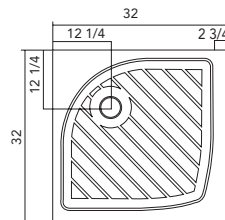

SOHO 60SB32

*61.5" when a left/right threshold is on.

SOHO 60SB40

*61.5" when a left/right threshold is on.

SOHO 48SB34

*49 3/4" when a left/right threshold is on.

SOHO 32SB32

SOHO • OSLO 36SB36

66

SOHO 40SB40

68232

BABY 68936

MURS 36NW36 • 38NW38 40NW40 • 42NW42