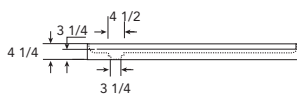

SOHO 60SB32

*61.5" when a left/right threshold is on.

SOHO 60SB40

*61.5" when a left/right threshold is on.

SOHO 48SB34

*49 3/4" when a left/right threshold is on.

SOHO 32SB32

SOHO • OSLO 36SB36

66

SOHO 40SB40

68232

BABY 68936

MURS 36NW36 • 38NW38 40NW40 • 42NW42