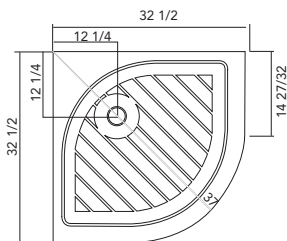

SOHO 60SB32

*61.5" when a left/right threshold is on.

SOHO 60SB40

*61.5" when a left/right threshold is on.

SOHO 48SB34

*49 3/4" when a left/right threshold is on.

SOHO 32SB32

SOHO • OSLO 36SB36

66

SOHO 40SB40

68232

BABY 68936

MURS 36NW36 • 38NW38 40NW40 • 42NW42