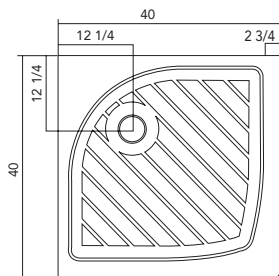

SOHO 60SB32

*61.5" when a left/right threshold is on.

SOHO 60SB40

*61.5" when a left/right threshold is on.

SOHO 48SB34

*49 3/4" when a left/right threshold is on.

SOHO 32SB32

SOHO • OSLO 36SB36

66

SOHO 40SB40

68232

BABY 68936

MURS 36NW36 • 38NW38 40NW40 • 42NW42