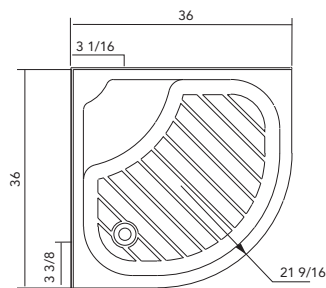

SOHO 60SB32

*61.5" when a left/right threshold is on.

SOHO 60SB40

*61.5" when a left/right threshold is on.

SOHO 48SB34

*49 3/4" when a left/right threshold is on.

SOHO 32SB32

SOHO • OSLO 36SB36

66

SOHO 40SB40

68232

BABY 68936

MURS 36NW36 • 38NW38 40NW40 • 42NW42