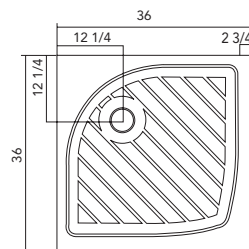

SOHO 60SB32

*61.5" when a left/right threshold is on.

SOHO 60SB40

*61.5" when a left/right threshold is on.

SOHO 48SB34

*49 3/4" when a left/right threshold is on.

SOHO 32SB32

SOHO • OSLO 36SB36

66

SOHO 40SB40

68232

BABY 68936

MURS 36NW36 • 38NW38 40NW40 • 42NW42