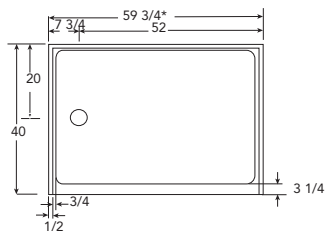

SOHO 60SB32

*61.5" when a left/right threshold is on.

SOHO 60SB40

*61.5" when a left/right threshold is on.

SOHO 48SB34

*49 3/4" when a left/right threshold is on.

SOHO 32SB32

SOHO • OSLO 36SB36

66

SOHO 40SB40

68232

BABY 68936

MURS 36NW36 • 38NW38 40NW40 • 42NW42