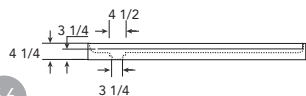

### SOHO 60SB32

\*61.5" when a left/right threshold is on.

### SOHO 60SB40

\*61.5" when a left/right threshold is on.

### SOHO 48SB34

\*49 3/4" when a left/right threshold is on.