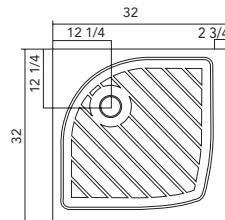

SOHO 32SB32