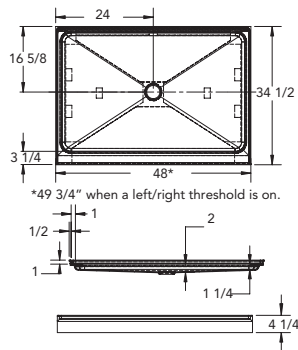

### SOHO 60SB32

\*61.5" when a left/right threshold is on.

### SOHO 60SB40

\*61.5" when a left/right threshold is on.

### SOHO 48SB34

\*49 3/4" when a left/right threshold is on.