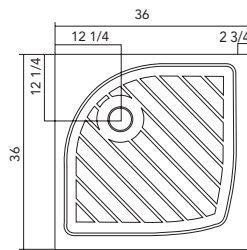

SOHO • OSLO 36SB36