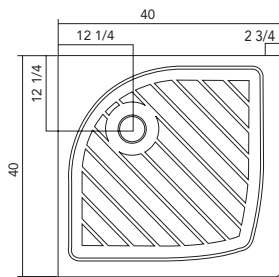

SOHO 40SB40