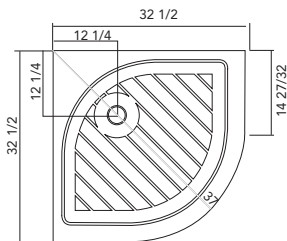

SOHO 60SB32

*61.5" when a left/right threshold is on.

SOHO 60SB40

*61.5" when a left/right threshold is on.

SOHO 48SB34

*49 3/4" when a left/right threshold is on.

SOHO 32SB32

SOHO • OSLO 36SB36

66

SOHO 40SB40

68232

BABY 68936

MURS 36NW36 • 38NW38 40NW40 • 42NW42