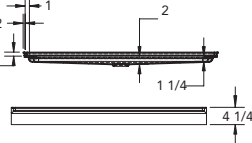

### SOHO 60SB32

\*61.5" when a left/right threshold is on.

### SOHO 60SB40

\*61.5" when a left/right threshold is on.

### SOHO 48SB34

\*49 3/4" when a left/right threshold is on.