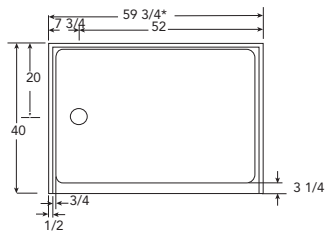

### SOHO 60SB32

\*61.5" when a left/right threshold is on.

### SOHO 60SB40

\*61.5" when a left/right threshold is on.

### SOHO 48SB34

\*49 3/4" when a left/right threshold is on.