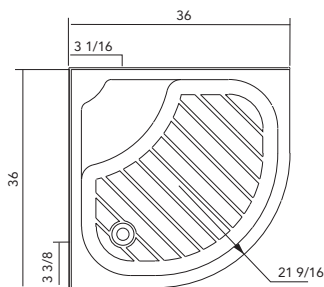

SOHO 60SB32

*61.5" when a left/right threshold is on.

SOHO 60SB40

*61.5" when a left/right threshold is on.

SOHO 48SB34

*49 3/4" when a left/right threshold is on.

SOHO 32SB32

SOHO • OSLO 36SB36

66

SOHO 40SB40

68232

BABY 68936

MURS 36NW36 • 38NW38 40NW40 • 42NW42