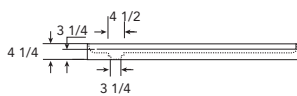

### SOHO 60SB32

\*61.5" when a left/right threshold is on.

### SOHO 60SB40

\*61.5" when a left/right threshold is on.

### SOHO 48SB34

\*49 3/4" when a left/right threshold is on.