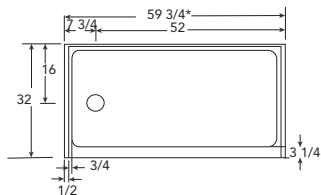

### SOHO 60SB32

\*61.5" when a left/right threshold is on.

### SOHO 60SB40

\*61.5" when a left/right threshold is on.

### SOHO 48SB34

\*49 3/4" when a left/right threshold is on.