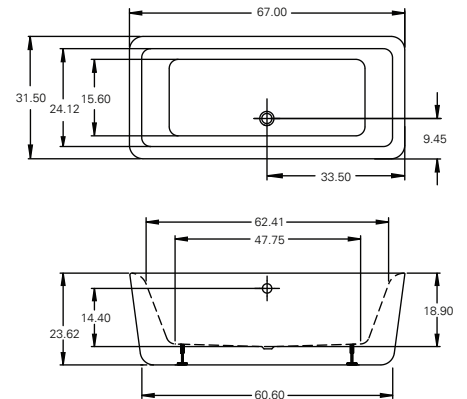

68FS32 Freestanding bathtub, 55 US Gal.

ELEMENT

FREESTANDING BATHTUB 67" X 31.50" X 23.75"
68FS32 55 US GALLONS

ELEMENT

5.5' FREESTANDING ACRYLIC BATHTUB

SPECIFICATIONS

Capacity	55 US Gallons
Dimensions	67" X 31.50" X 23.75"
Colours	White only

Freestanding bathtub with outside covering
 Tub does not accommodate deck mounted tub set
 Easy floor levelling (4 adjustable legs)
 Chrome cable driven waste & overflow included

FREESTANDING BATHTUB

68FS32	Bathtub only
---------------	--------------