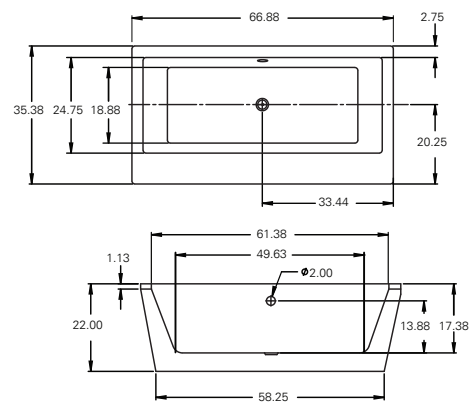

VERTEX

FREESTANDING BATHTUB
67FS36

67" X 35.5" X 22"
 60 US GALLONS

SPECIFICATIONS

Capacity	60 US Gallons
Dimensions	67" x 35.5" x 22"
Colour	White

Freestanding bathtub with outside covering
Tub does accommodate deck mounted tub set
Easy floor levelling (4 adjustable legs)
Chrome waste & overflow included