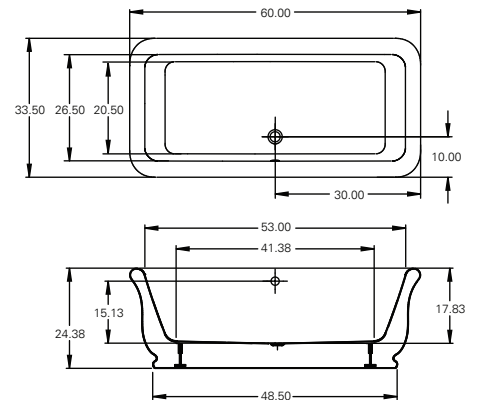

NEW
5FT. MODEL

MERIT 5'

FREESTANDING BATHTUB 60" X 33.5" X 24.50"
60FS33 50 US GALLONS

OPTIONS

Add pricing to overall tub price

CHROMOTHERAPY

2 chromotherapy LED lights offering 7 basic colours and a combination of 21 blended colours

*Required when blower is relocated more than 3 feet away from bathtub

FAUCETS

CSA approved

FH8116CP - 617	Contemporary
FH8129CP - D53	Modern Square

SPECIFICATIONS

Capacity	50 US Gallons
Dimensions	60" x 33.5" x 24.50"
Colour	White