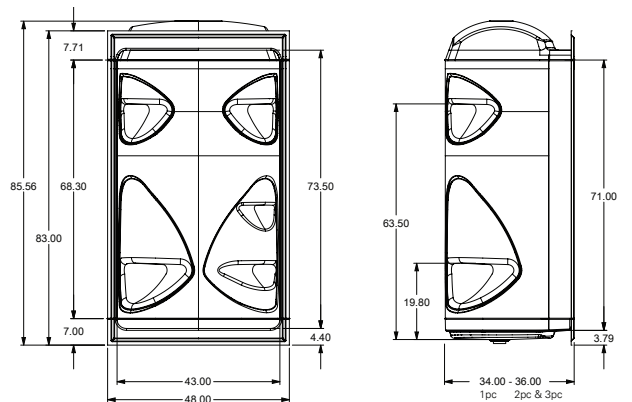

4836 - 3PLW 3 piece with left seat, white

H20

4' SHOWER STALL
4834 / 4836

- 1pc 48" x 34" x 85.5"
- 2pc 48" x 36" x 74.0"
- 3pc 48" x 36" x 85.5"

SPECIFICATIONS

Dimensions	1pc	48" x 34" x 85.5"
	2pc	48" x 36" x 74.0"
	3pc	48" x 36" x 85.5"
Colours	White, Bone & Biscuit	

Comfortable seating opposite of foot rest
Ample shelving space
Vast opening: 42.5" x 73.50"
62 cubic feet of interior space

WITH ROOF CAP

For no seat, do not specify L or R in code

4834 - 1PL	1 piece, left seat, center drain
4834 - 1PR	1 piece, right seat, center drain
4836 - 3PL	3 piece, left seat, center drain
4836 - 3PR	3 piece, right seat, center drain

WITHOUT ROOF CAP (see image above)

For no seat, do not specify L or R in code

4834 - 1POL	1 piece, left seat, center drain
4834 - 1POR	1 piece, right seat, center drain
4836 - 2POL	2 piece, left seat, center drain
4836 - 2POR	2 piece, right seat, center drain

Alexander Collection Series 9749, in-line pivot door, 68" height - 6mm glass

9749412L - 11 - 3	Clear glass, Chrome frame
9749412L - 11 - 10	Clear glass, Brushed Nickel frame
9749412L - 21 - 3	Obscure glass, Chrome frame
9749412L - 21 - 10	Obscure glass, Brushed Nickel frame